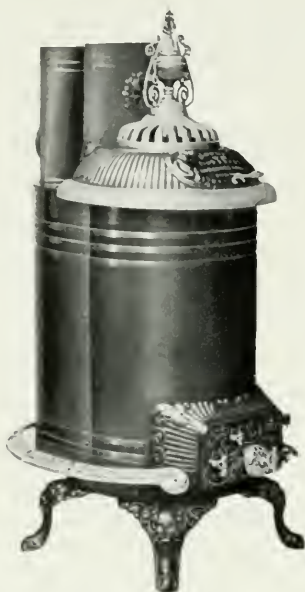

The D. Moore Company.

"MOORE'S"
Double-Heater
HOT BLAST