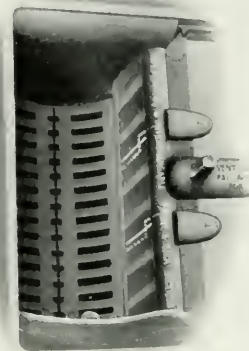

Ventilating and Interlocking Fire Box Linings

The three sections of fireback and firefront are so constructed they interlock with each other and therefore cannot warp. They are also interchangeable each section being exactly the same on Othello Treasure Range. On Sovereign Treasure Range the left and centre sections of Front and Back are exactly the same, and are interchangeable.

These sections are connected to a Patent Ventilator Flue which draws the Hot Air from behind, and conducts it to the Flues of Range. This keeps them from burning out and adds additional heat to oven.

Abbreviations and Explanations

The following abbreviations occur throughout parts of this book, to simplify and shorten sentences.

T. S. —Tea Shelf.	Ther.—Thermometer.
H. S. —High Shelf.	Lt. or Rt.—Left or Right Hand.
H. C. —High Closet.	Res.—Reservoir.
N. P.—Nickel Plated.	Wft.—Waterfront.
N. P. —Mirror Guard and N. P. Drop Door.	
Glass O. D.—Glass Oven Door.