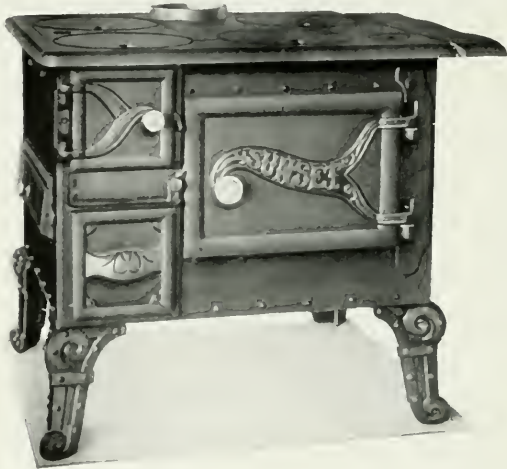

The D. Moore

Company.

SUNSET STEEL RANGE
Square