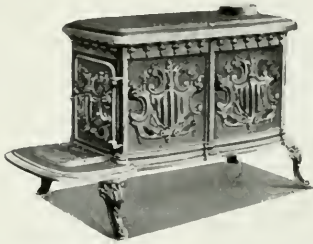

Box Stoves

“Black Giant Box”

Extra Heavy

For Wood

Stove No.	Length of Wood	List Price	Selling Price	Code Word
30	50 inch Wood	$24 10	....	Jerkin
36	56 inch Wood	29 26	....	Jersey