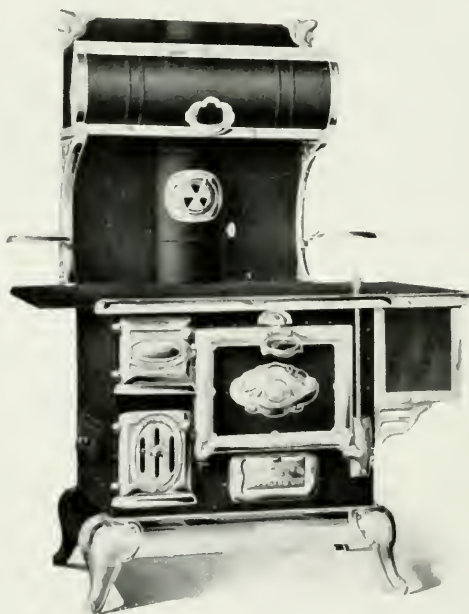

The D. Moore

Company.

DOMESTIC STEEL
RANGE

Res. and H. C.

“New Domestic” Steel Range

Four and Six Holes

For Coal or Wood

Nos 68 and 69-18—Oven 18 x 19 x 12 inches.