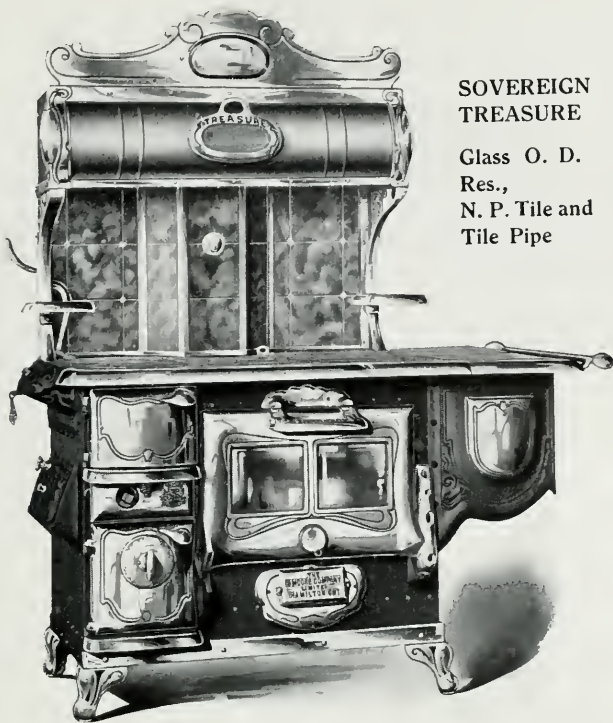

**SOVEREIGN
TREASURE**

Glass O. D.
Res.,
N. P. Tile and
Tile Pipe