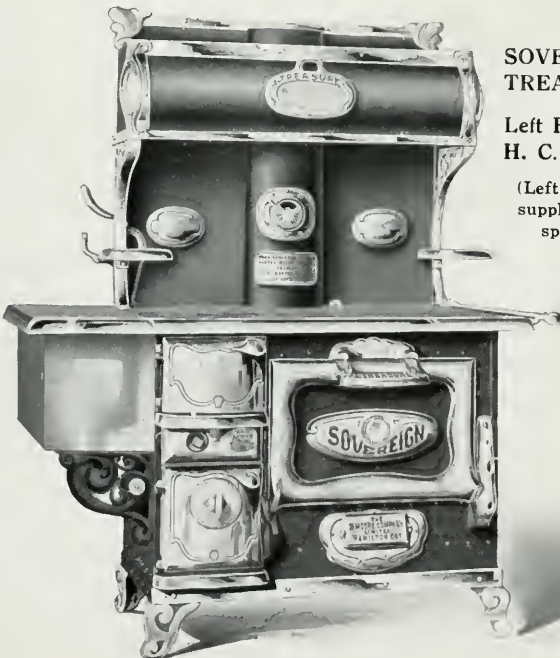

**SOVEREIGN
TREASURE**

Left Res. and
H. C.

(Left Res. only
supplied when
specified.)