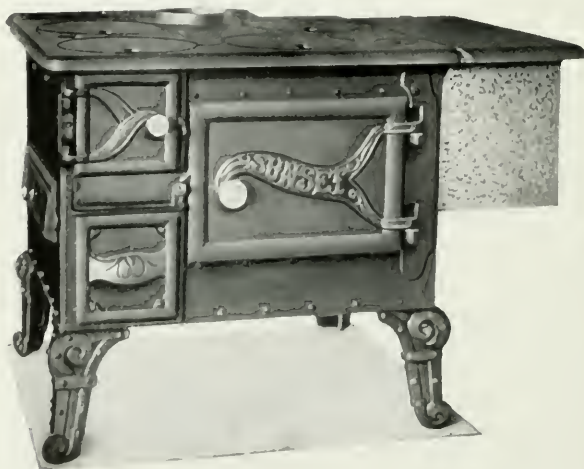

SUNSET STEEL RANGE

Reservoir