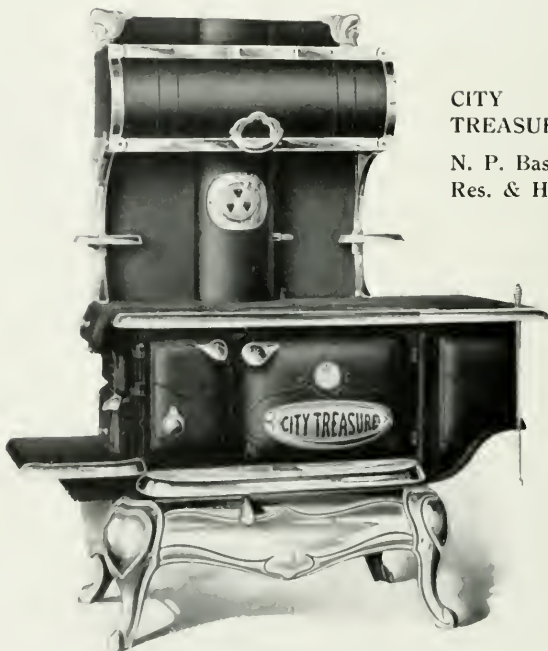

CITY
TREASURE

N. P. Base,
Res. & H. C.