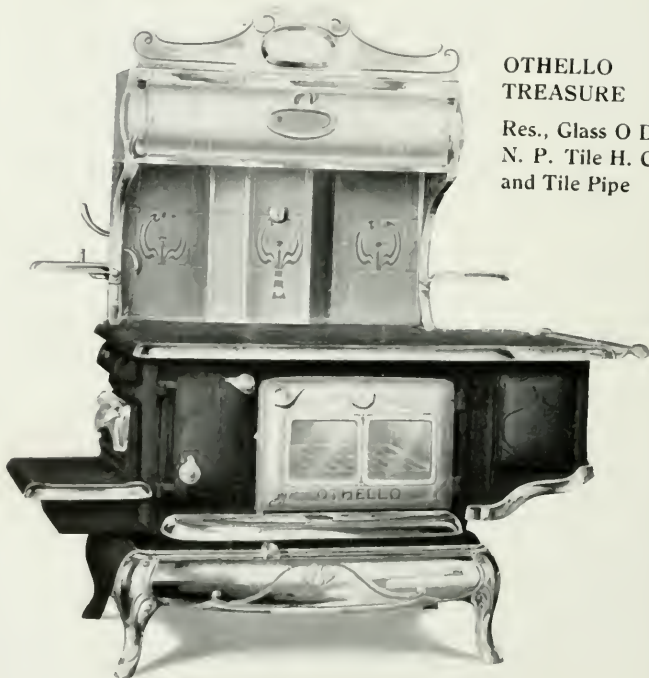

**OTHELLO
TREASURE**

Res., Glass O D.
N. P. Tile H. C.
and Tile Pipe