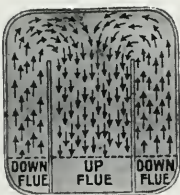

Treasure Ash Shelf, Jewel Knobs.

The Oven Flue used in all Treasure Base Burners is so constructed that the fire travels over the oven top, down the back and under the oven at both sides to the base of the stove, and returns up the flue in the centre. You will note by this that the fire travels around the oven twice before entering the chimney, economizing to the extent of about 40%, and baking equal to a cook stove.