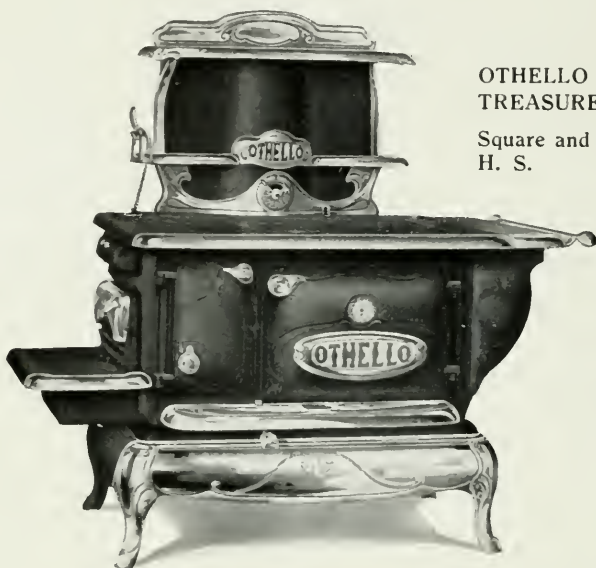

The D. Moore

Company.

OTHELLO
TREASURE

Square and
H. S.