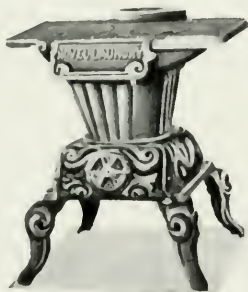

PIONEER
LAUNDRY

NOVEL
LAUNDRY

The D. Moore

Company.

“Tailors and Empire Laundry”

For Coal or Coke

Stove No.		Fire Pot Measurement	List Price	Selling Price	Code Word
9	Empire Laundry, 18 irons.	12 x 5½	\$15 88	Jabber
9	Tailors' Heater, 15 irons.	12 x 5½	17 47	Jacent