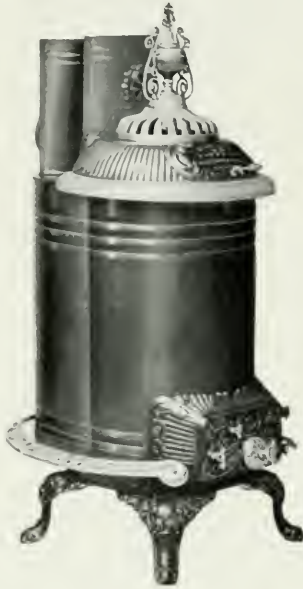

The D. Moore

Company.

“MOORE’S”
Double-Heater
HOT BLAST