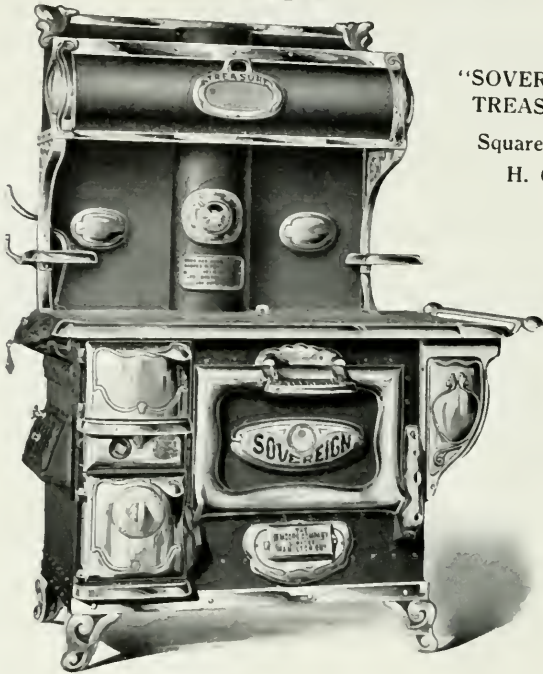

The D. Moore

Company.

"SOVEREIGN
TREASURE"

Square and
H. C.