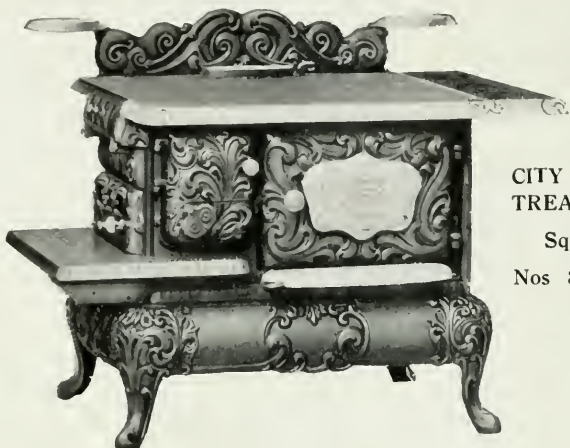

The D. Moore

Company.

CITY
TREASURE

Square

Nos 8 & 9