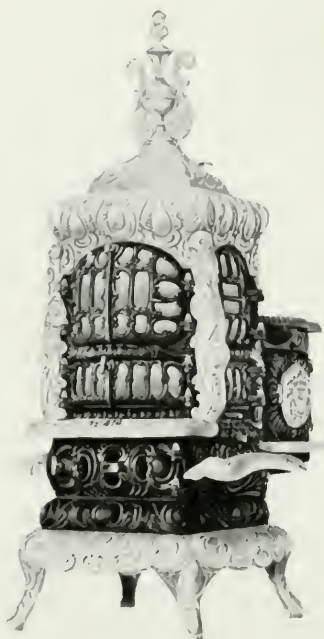

CROWN
TREASURE

P. C. (or
with Oven)

“Crown Treasure”

Double Heating Base Burner

For Coal, Etc.

Straight Stove made in Four Sizes, 412, 413, 414, 415.

Oven Stove in Two Sizes. 413. 414.

Duplex Grate and Annular Shaking Ring on Empire and Crown Treasure Base Burners operates easily at all times. “No poking necessary.” This style of grate gives room for a large deep fire pot, consequently more radiation and greater heating capacity. Fire pot and grate complete, can easily be replaced without dismantling the stove.