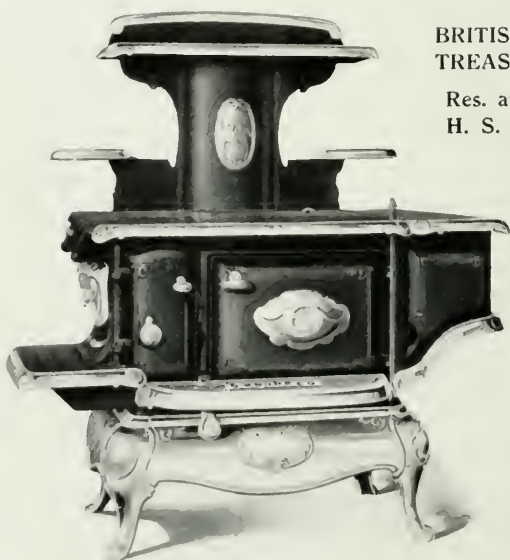

BRITISH
TREASURE

Res. and
H. S.