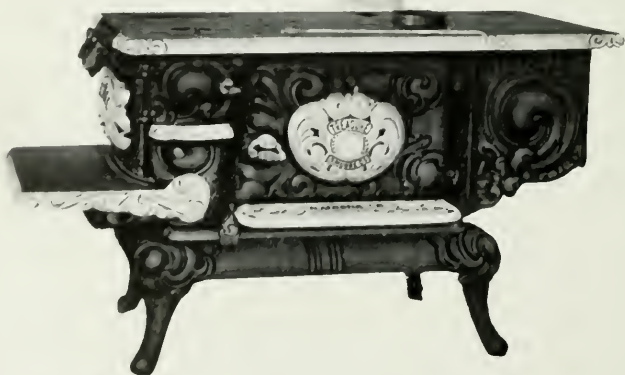

The D. Moore

Company.

TREASURE
I. X. L.

Square and
H. C. and Gas
Attachment

FAMILY TREASURE COOK
Res.