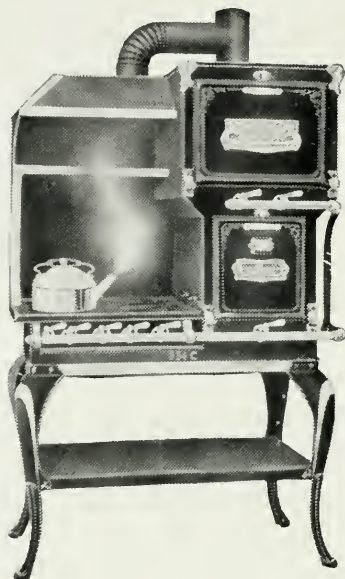

Gas Ranges

No. 334C
Baking EFFICIENT
Gas Range

Broiling

Boiling