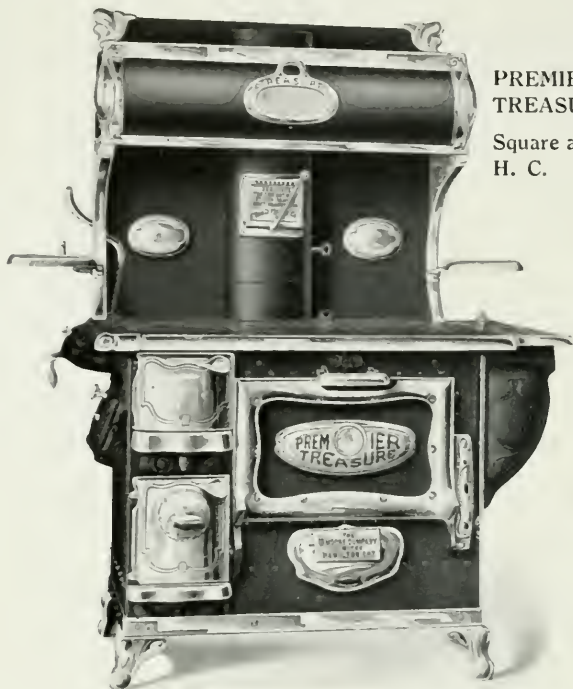

PREMIER
TREASURE
Square and
H. C.