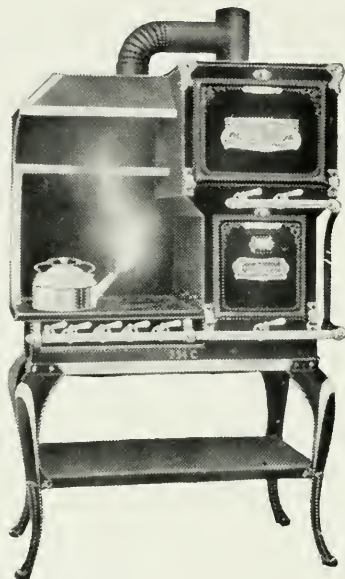

Gas Ranges

No. 334C
EFFICIENT
Gas Range

Baking

Broiling

Baking