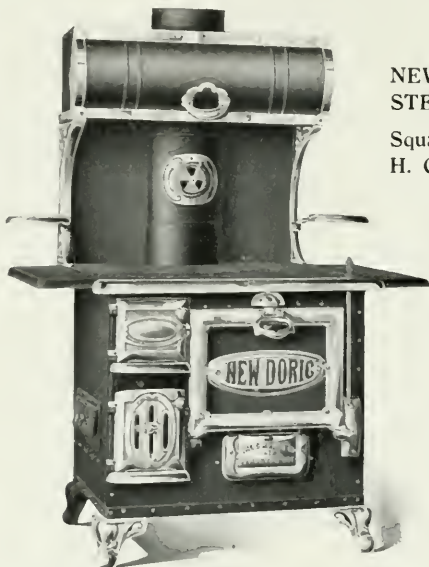

The D. Moore

Company.

NEW DORIC
STEEL RANGE

Square and
H. C.