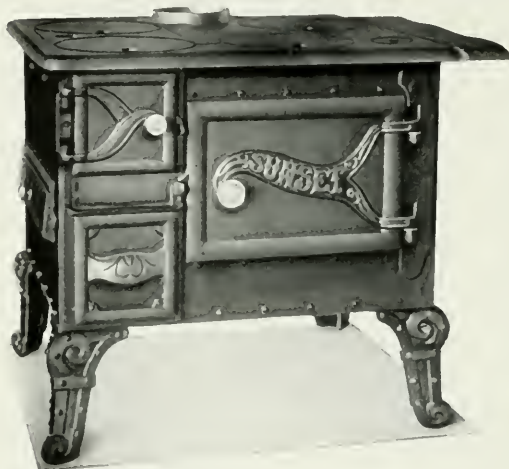

The D. Moore

Company.

SUNSET STEEL RANGE

Square