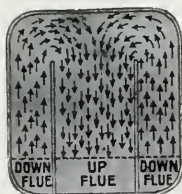

Treasure Ash Shelf, Jewel Knobs.

The Oven Flue used in all Treasure Base Burners is so constructed that the fire travels over the oven top, down the back and under the oven at both sides to the base of the stove, and returns up the flue in the centre. You will note by this that the fire travels around the oven twice before entering the chimney, economizing to the extent of about 40%, and baking equal to a cook stove.