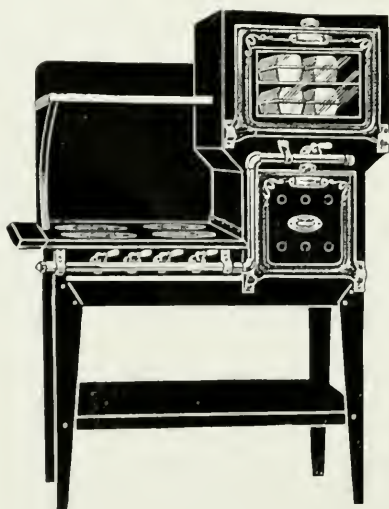

No. 354
EFFICIENT
Gas Range