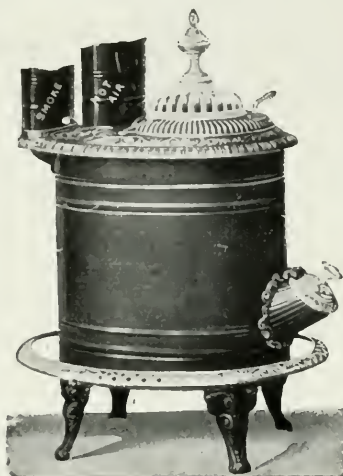

Air-Tight
Wood
Heaters

"MOORE'S
DOUBLE
HEATER
AIR-TIGHT"
1330 Series