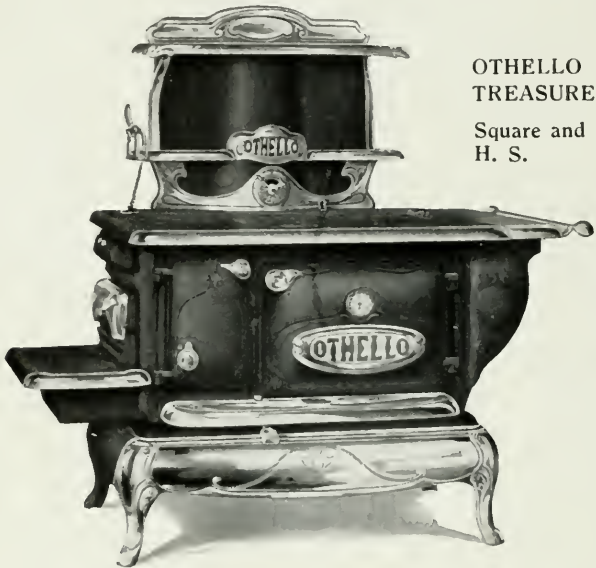

The D. Moore

Company.

OTHELLO
TREASURE

Square and
H. S.