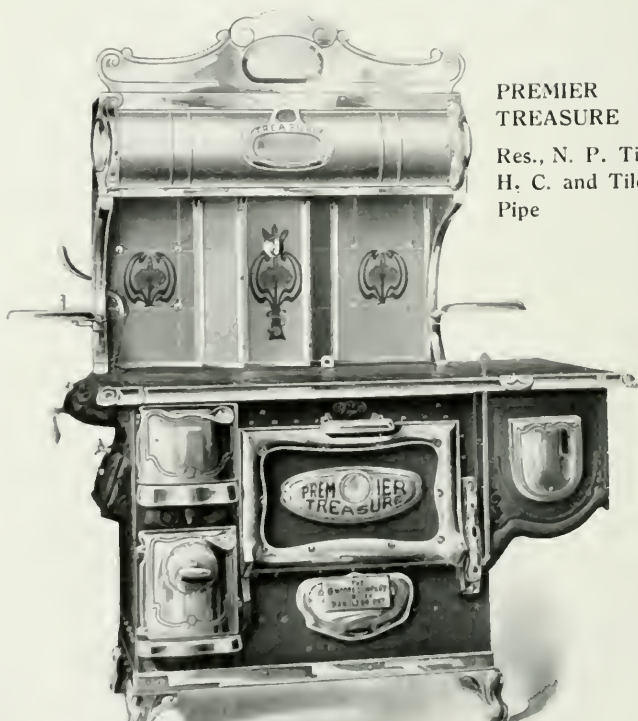

PREMIER
TREASURE
Res., N. P. Tile
H. C. and Tile
Pipe