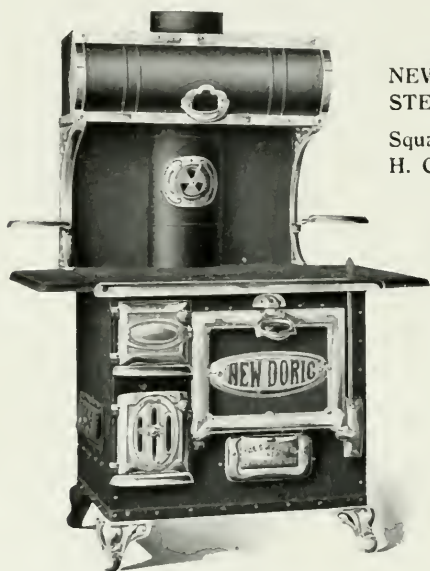

The D. Moore

Company.

NEW DORIC
STEEL RANGE

Square and
H. C.