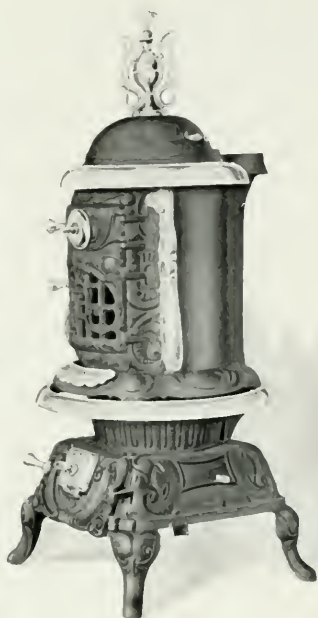

Stove No.		List Price	Selling Price	Code Word
23	Coal or Wood.....	\$38 94	Hack
24	“	42 62	Haddock

The D. Moore

Company.

OAK
TREASURE

Double
Heater

OAK
TREASURE

“Oak Treasure”

Double Heater