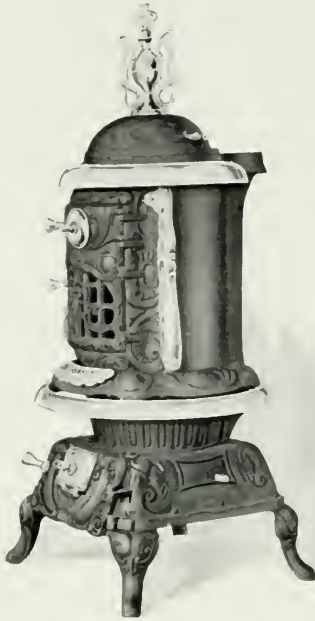

The D. Moore

Company.

OAK
TREASURE

Double
Heater