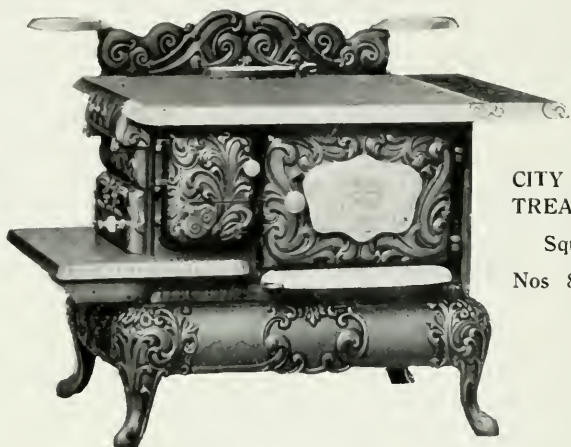

The D. Moore

Company.

CITY
TREASURE
Square
Nos 8 & 9