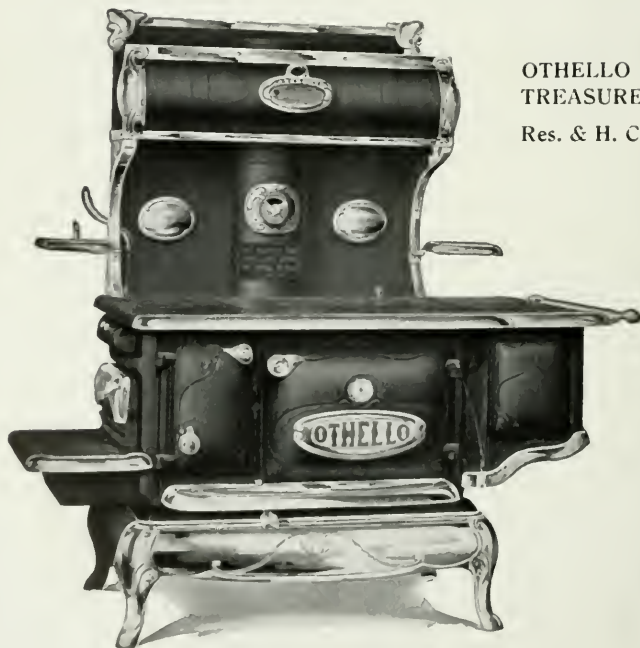

OTHELLO
TREASURE

Res. & H. C.