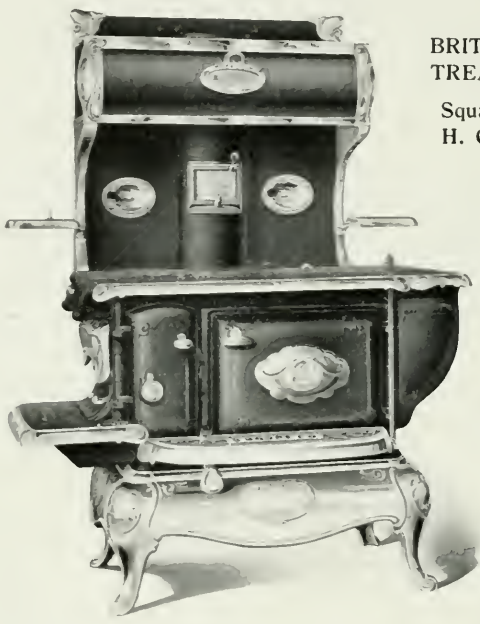

BRITISH
TREASURE
Square and
H. C.