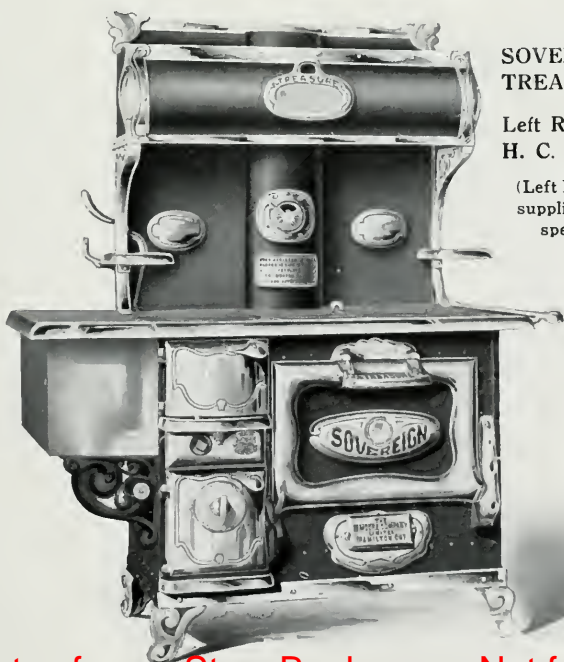

**SOVEREIGN
TREASURE**

Left Res. and
H. C.

(Left Res. only
supplied when
specified.)