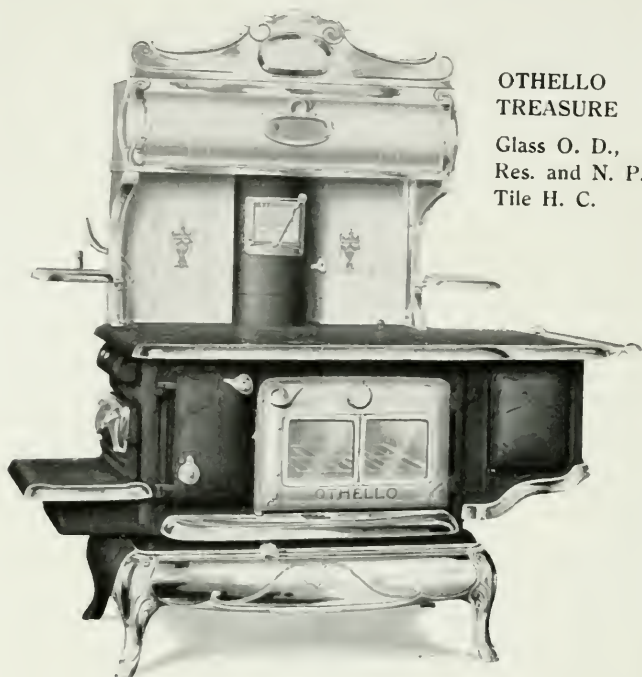

**OTHELLO
TREASURE**

Glass O. D.,
Res. and N. P.
Tile H. C.