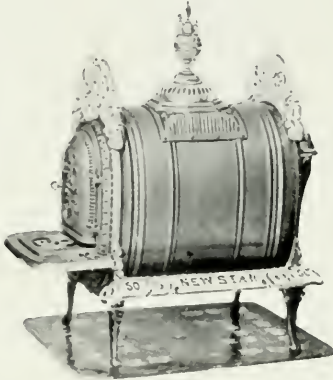

The D. Moore

Company.

Heating Stoves for Wood

“NEW STAR
TODD”