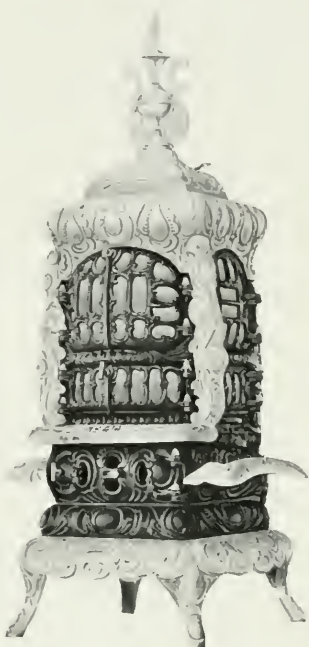

The D. Moore

Company.

CROWN
TREASURE

B. B.
(or Straight)