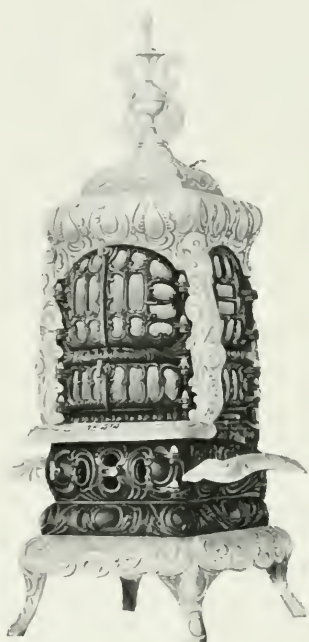

The D. Moore Company.

CROWN
TREASURE
B. B.
(or Straight)