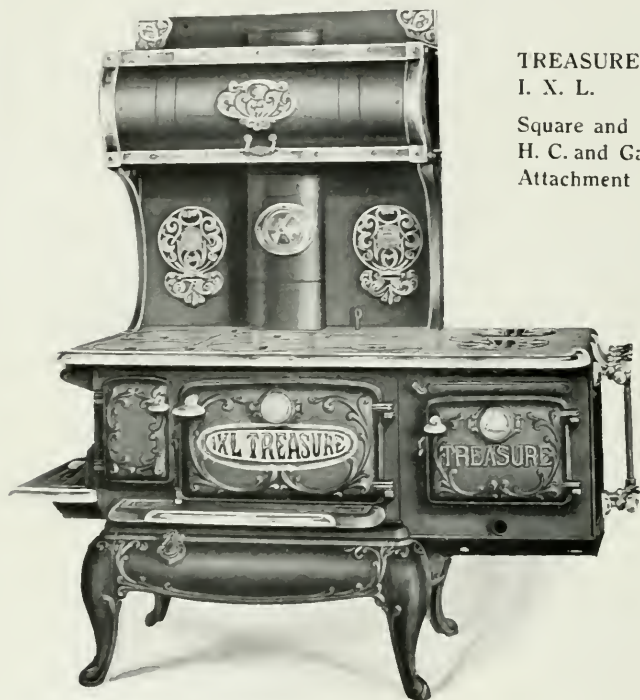

The D. Moore

Company.

TREASURE
I. X. L.

Square and
H. C. and Gas
Attachment

FAMILY TREASURE COOK
Res.