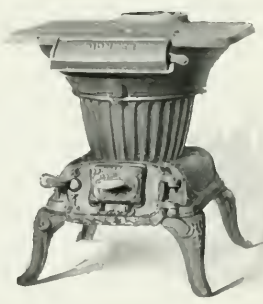

PIONEER
LAUNDRY