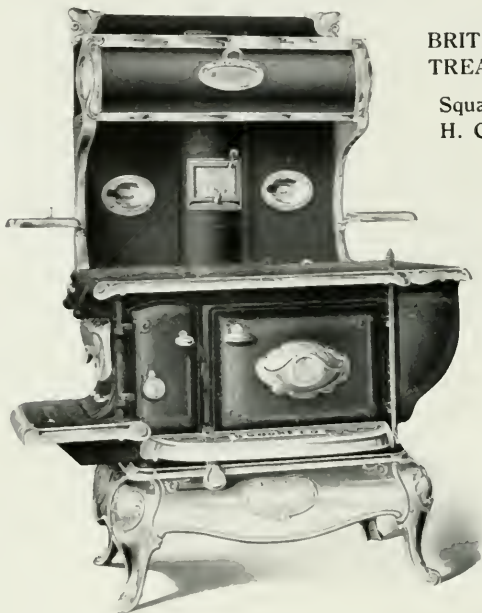

The D. Moore

Company.

BRITISH
TREASURE

Square and
H. C.