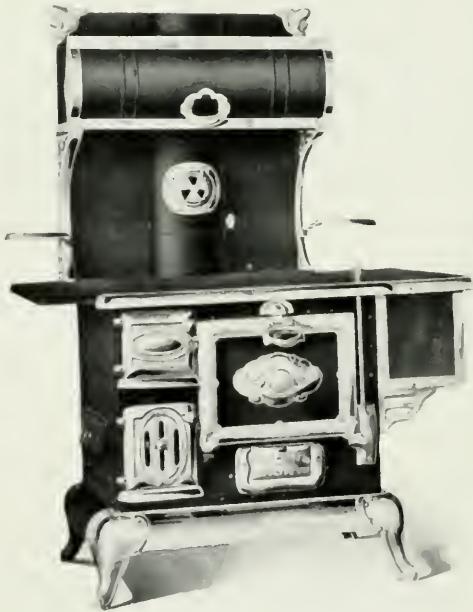

“Selkirk Steel” Range

Six Holes

For Coal or Wood

No. 92—Oven 20 x 19 x 12 $\frac{1}{4}$ inches.

Length of Wood 26 inches with Wood Pocket Extension.

Draw Out Duplex Grates.

Reservoir is interchangeable for Right or Left Hand.

Large Fire Box for Coal or Wood.

Waterfront, Wood Grates. Wood Pocket and Cast Flue Back on Coal Range supplied when specified.

Price includes Thermometer.

Stove No.		List Price	Selling Price	Code Word
92	Square and H. C. for Coal only..	$ 53 68	...	Bolere
92	Sq. and N. P. Tile for Coal only.	64 20	....	Bolide
92	Res. and H. C. for Coal only.....	63 15	....	Bolus
92	Res. and N. P. Tile for Coal only	73 68	...	Bombardier
	Waterfront, extra.	5 47	....	Bombic
	Without Thermometer. deduct	1 06	...	Bonanza
	Tile Back only H. C.. extra.....	6 30	....	Boneset
	Cast Back Flue, extra.	1 05	....	Bombay
	N. P. Towel Bar, extra.....	1 05	....	Bolline
	Wood Linings and Wood Pocket. ex.	3 15	....	Bonspiel
	Polished Top, extra.....	1 57	...	Botanic

For Coal and Wood.

92	Sq. and H. C. with Wood Pocket Coal and Wood Linings complete	55 78	....	Bosk
92	Sq. and N. P. Tile with Wood Pocket Coal and Wood Linings complete.	66 30	...	Bourdon
92	Res. and H. C. with Wood Pocket Coal and Wood Linings complete	65 26	...	Bourgeois
92	Res. and N. P. Tile with Wood Pocket Coal and Wood Linings completet.. ...	75 78	....	Bourse

Selkirk Wood Range (Wood Only)

Takes 26 inch Wood.

92	Square and H. C.....	53 68	....	Borachie
92	Square and N. P. Tile.....	64 20	....	Borage
92	Res. and H. C.	63 15	..	Bordal
92	Res. and N. P. Tile.....	73 68	....	Boreas

The D. Moore

Company.

DOMESTIC STEEL
RANGE

Res. and H. C.