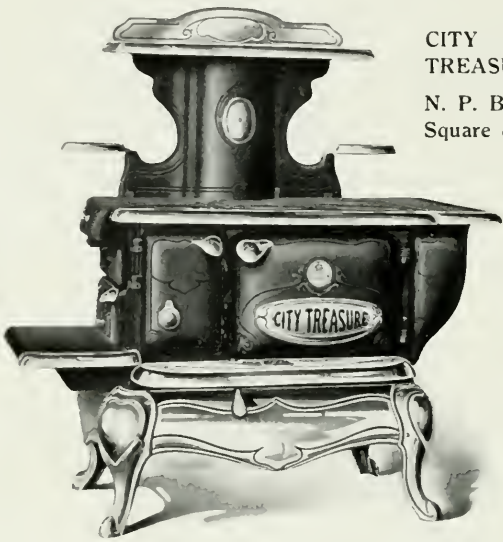

The D. Moore

Company.

CITY
TREASURE
N. P. Base,
Square & H. S.