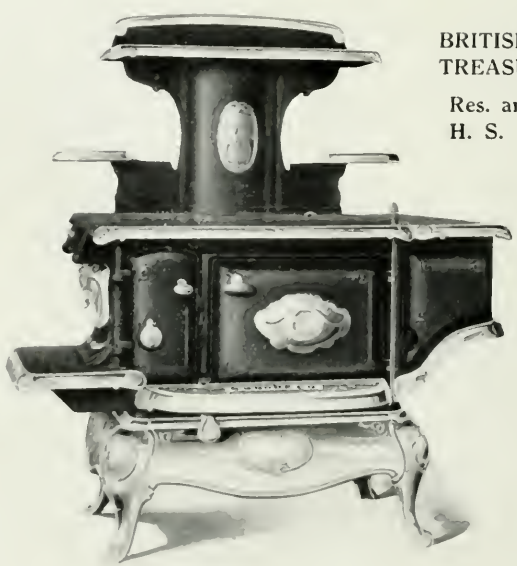

BRITISH
TREASURE
Res. and
H. S.