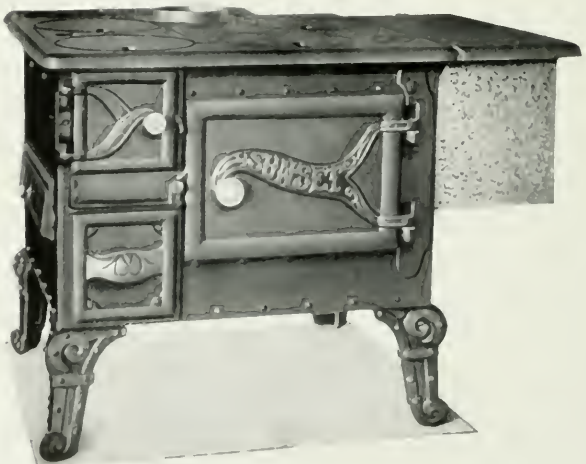

SUNSET STEEL RANGE
Reservoir