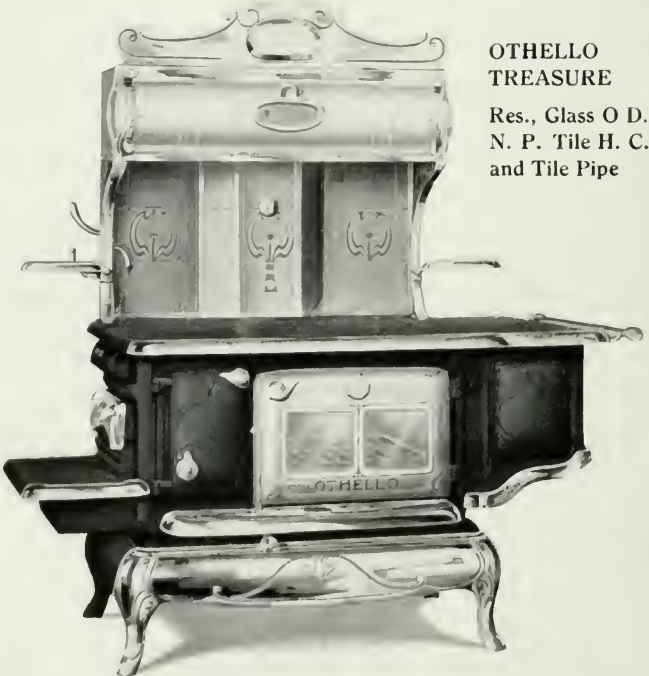

**OTHELLO
TREASURE**

Res., Glass O D.
N. P. Tile H. C.
and Tile Pipe