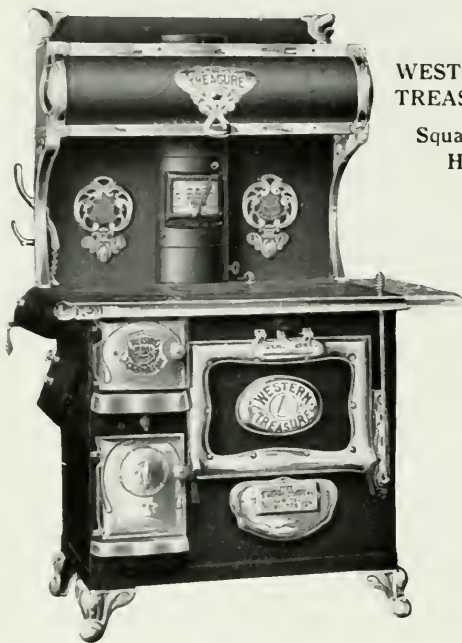

The D. Moore Company.

WESTERN
TREASURE

Square and
H. C.