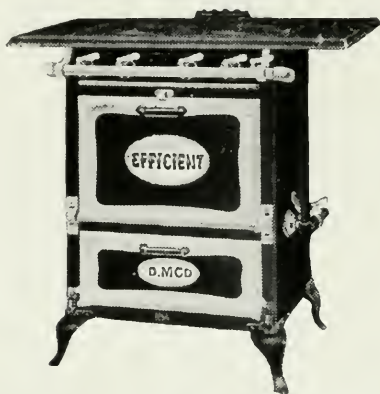

Gas Ranges

No. 154
GAS
RANGE