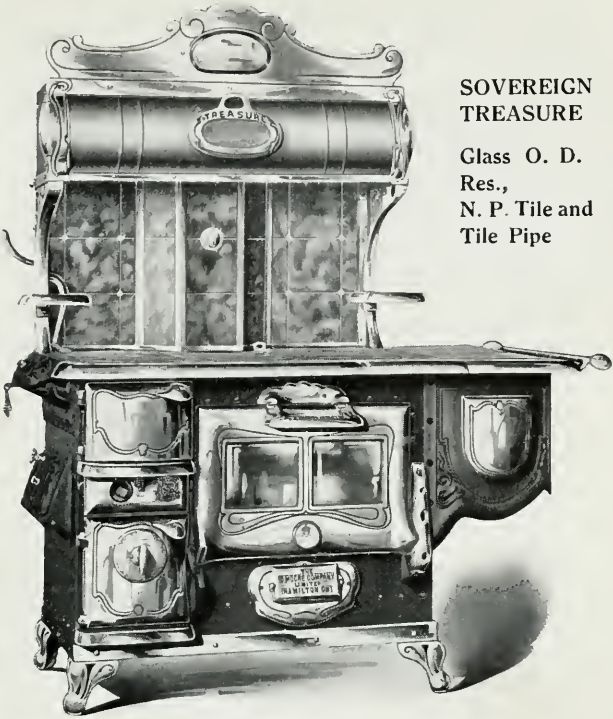

**SOVEREIGN
TREASURE**

Glass O. D.
Res.,
N. P. Tile and
Tile Pipe