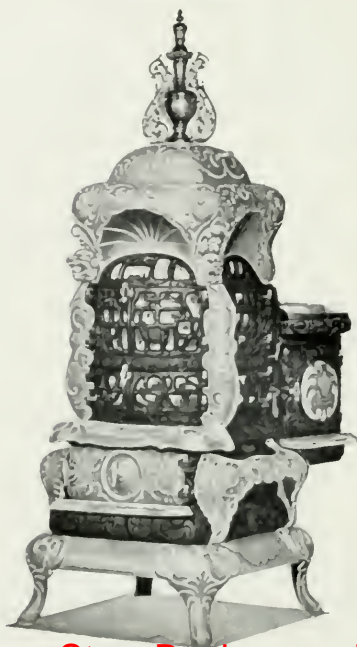

“Nelson” Wood Cook

Four Holes.

No. 8-16—Oven 17 x 18 x 9½ inches.

Length of Wood 20 inches.

Stove No.	List Price	Selling Price	Code Word
8-16 Square.....	\$16 84	Fig

The D. Moore

Company.

ART
TREASURE
B. B.
(or Straight)