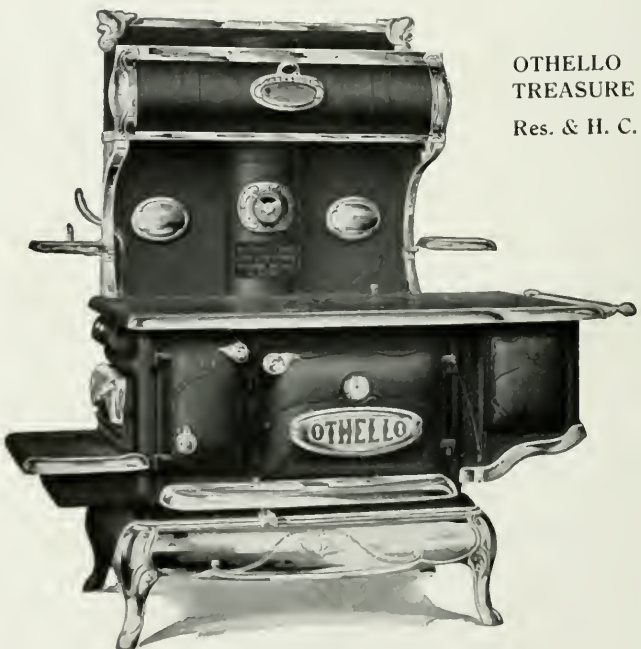

OTHELLO
TREASURE

Res. & H. C.