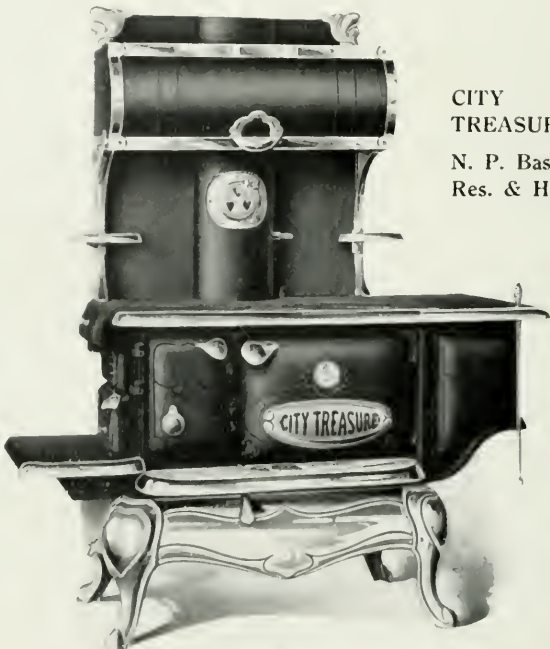

CITY
TREASURE
N. P. Base,
Res. & H. C.