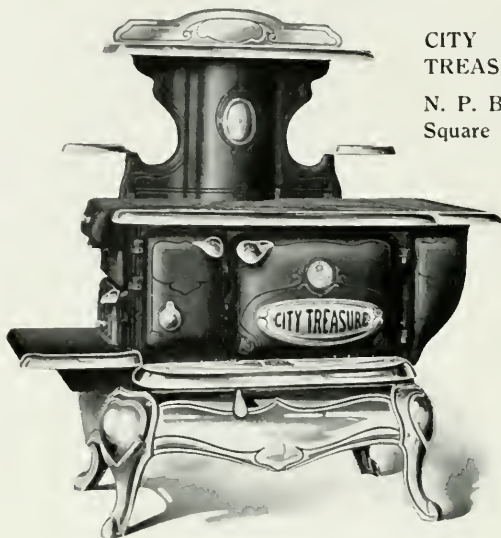

The D. Moore

Company.

CITY
TREASURE

N. P. Base,
Square & H. S.